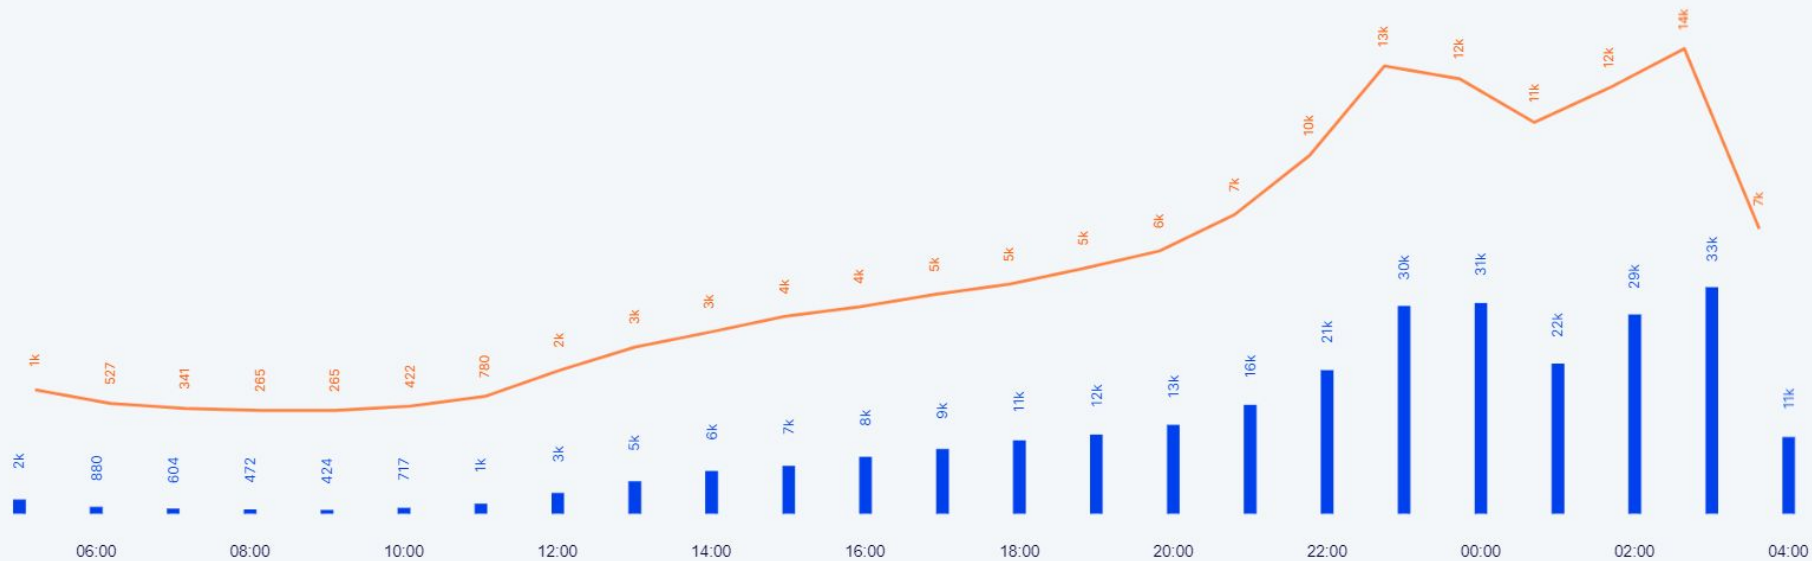

● Users

The time interval in the chart is 24 hours

Traffic review

From **February 11** to **February 12** there were nearly **273.9k** transactions from about **27k** unique users and nearly **27k** unique devices