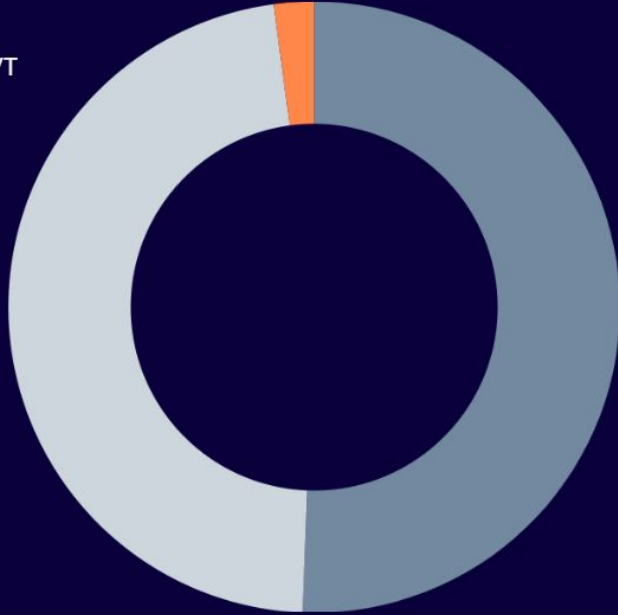

● Users

The time interval in the chart is 24 hours

Traffic review

From **February 11** to **February 12** there were nearly **273.9k** transactions from about **27k** unique users and nearly **27k** unique devices

City	New Users	New Users%
BURLINGTON	498	6.39%
KILLINGTON	353	4.53%
STOWE	337	4.32%
SOUTH BURLINGTON	255	3.27%
DOVER	245	3.14%
COLCHESTER	244	3.13%
LUDLOW	224	2.87%
ESSEX	202	2.59%
STRATTON	181	2.32%
RUTLAND CITY	142	1.82%
WILMINGTON	125	1.60%
SAINT ALBANS	120	1.54%
WINHALL	120	1.54%
MILTON	117	1.50%
WILLISTON	114	1.46%
HARTFORD	102	1.31%
WINOOSKI	100	1.28%
BRATTLEBORO	99	1.27%

New Users Heatmap

Period: Feb 11 - Feb 12

5.4K new users for the reporting period

- DraftKings SB VT
- Fanuel SB VT
- Fanatics Sportsbook VT

DraftKings SB VT	50.60%
Fanduel SB VT	47.28%
Fanatics Sportsbook VT	2.12%

Operators Market Share

By Unique Users

Period: Feb 11 - Feb 12

This metric shows the percentage of unique users for the single operator in the region compared to the number of users of all operators in the region.