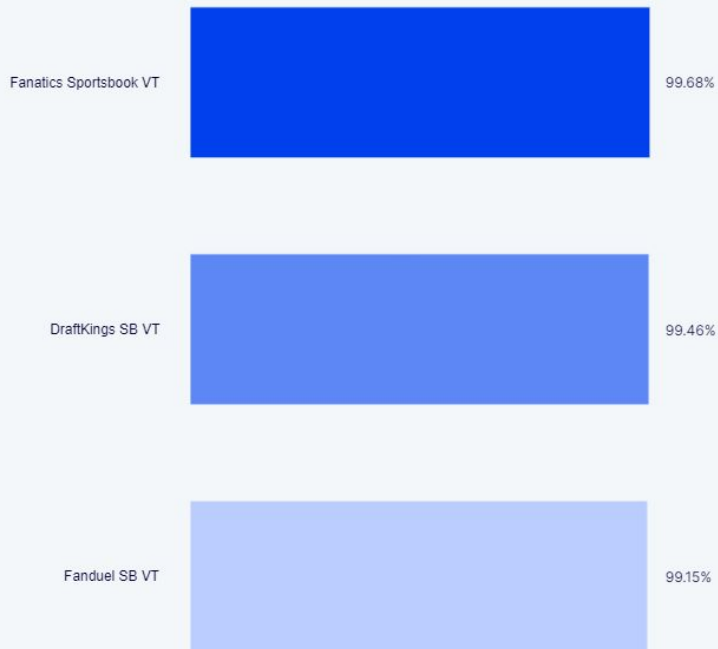

General Pass Rate

Pass Rate Solution Breakdown

operator_name	android	ios	plugin	gdk
DRAFTKINGS SB VT	99.09%	99.63%	95.58%	
FANATICS SPORTSBOOK VT	99.91%	99.61%		
FANDUEL SB VT	99.10%	99.50%	86.23%	

Pass Rate w/o Boundary Errors

Period: Feb 11 - Feb 12

Pass rate excluding failures from users who are outside the permitted area or too close to the border