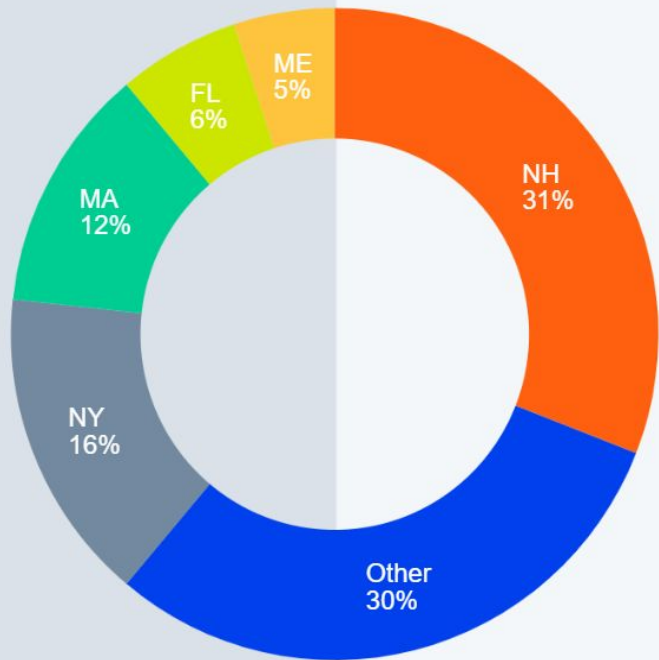

Period: Feb 11 - Feb 12

Pass rate excluding failures from users who are outside the permitted area or too close to the border

● Pass Transactions

● Failed Transactions

Pass/Failed Transactions Map

Period: Feb 11 - Feb 12

✓ Lebanon, NH

✓ Keene, NH

✓ Boston, MA

✓ Montreal, QC

✓ Haverhill, NH

✓ Scarborough, ME

✓ Claremont, NH

✓ Hinsdale, NH

✓ Hanover, NH

✓ Washington, DC

Playing Attempt From Other States

Period: Feb 11 - Feb 12