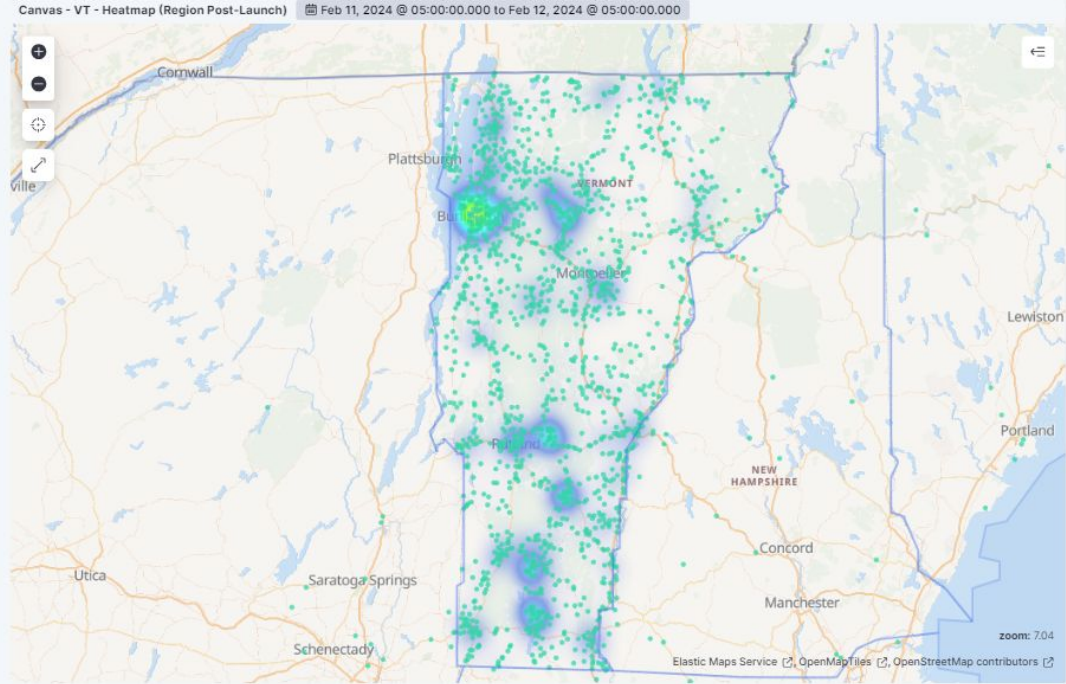

● Users

The time interval in the chart is 24 hours

Traffic review

From **February 11** to **February 12** there were nearly **273.9k** transactions from about **27k** unique users and nearly **27k** unique devices

City	New Users	New Users%
BURLINGTON	498	6.39%
KILLINGTON	353	4.53%
STOWE	337	4.32%
SOUTH BURLINGTON	255	3.27%
DOVER	245	3.14%
COLCHESTER	244	3.13%
LUDLOW	224	2.87%
ESSEX	202	2.59%
STRATTON	181	2.32%
RUTLAND CITY	142	1.82%
WILMINGTON	125	1.60%
SAINT ALBANS	120	1.54%
WINHALL	120	1.54%
MILTON	117	1.50%
WILLISTON	114	1.46%
HARTFORD	102	1.31%
WINOOSKI	100	1.28%
BRATTLEBORO	99	1.27%

✓ Hanover, NH

✓ Washington, DC

Playing Attempt From Other States

Period: Feb 11 - Feb 12