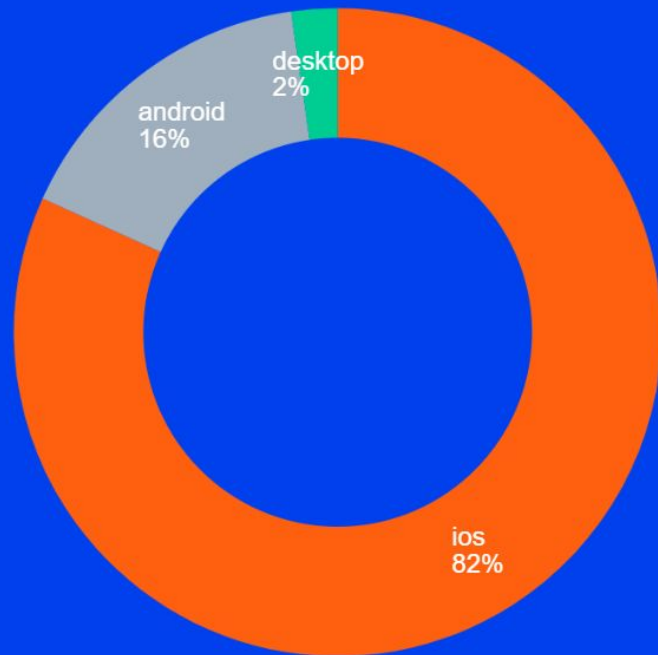

Solution Breakdown

Period: Feb 11 - Feb 12

- ~ 224k transactions from iOS solution
- ~ 44k transactions from Android solution
- ~ 6k transactions from Plugin solution